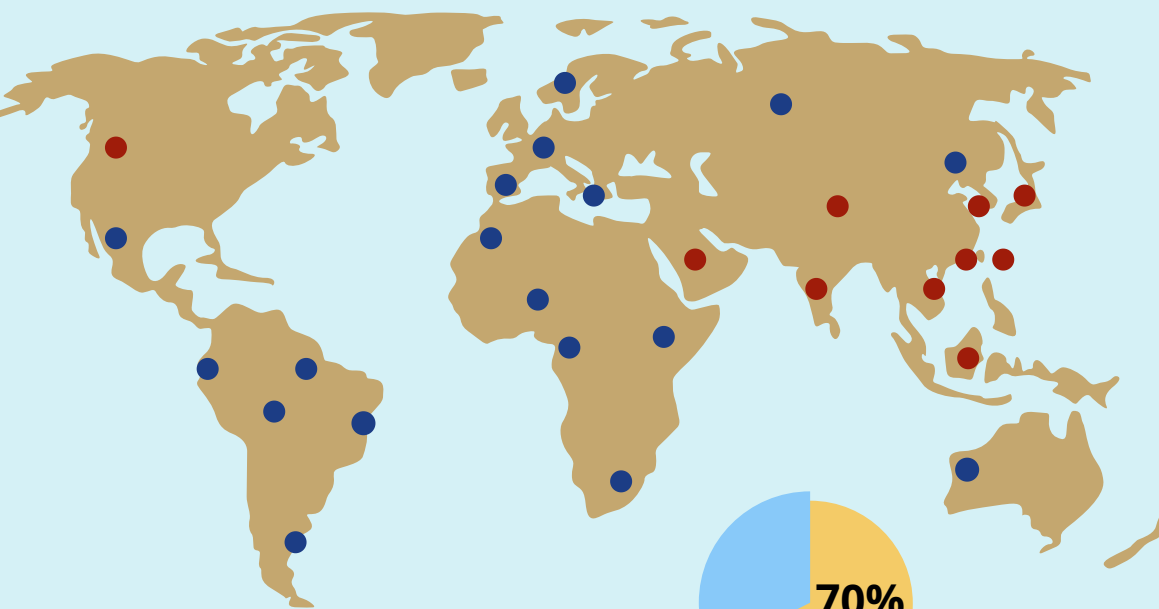

Demographics of International Students at Seattle University

839 international students from 62 countries

Top 10 Countries

Vietnam	162
China	154
India	96
Indonesia	95
Taiwan	31
Canada	31
South Korea	22
Hong Kong	19
Japan	13
Saudi Arabia	9

Academics

Albers School of Business

56%

Science & Engineering

26%

Arts & Sciences

12%

Age