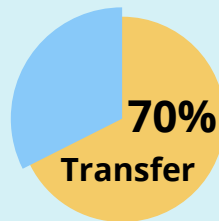

Demographics of International Students at Seattle University

839 international students from 62 countries

Top 10 Countries

Vietnam	162
China	154
India	96
Indonesia	95
Taiwan	31
Canada	31
South Korea	22
Hong Kong	19
Japan	13
Saudi Arabia	9